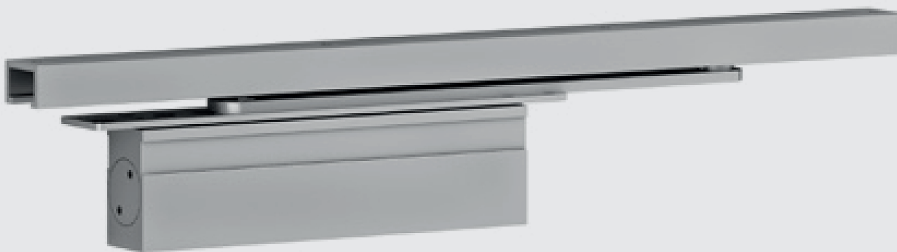

Performance you can trust

ASSA ABLOY

SC-CE3F

Cam action concealed door closer

**A quick fit,
discreet door
closer that
maintains the
style of your door**

SC-CE3F Cam action concealed door closer

Maintain the style of your door, fit UNION's SC-CE3F high efficiency concealed closer, offering all the functionality of a power size 3 closer, with the discretion of being hidden from view.

The exceptionally small profile of this door closer means it is quicker to install.

The cam action mechanism helps to meet the requirements of BS8300. Combining this with the CE mark and fire testing for timber doors, the SC-CE3F is ideal for commercial applications.

Range benefits

- **Small profile** for quick fitting
- **Tested to BS EN 1154**
- **BS EN 1634 Part 1** : 2000 assessed for use on 30/60 minute timber fire doors†
- **Fixed power size 3**
- Helps to meet the requirements of **BS8300**
- **Hold open option** also available (not suitable for fire doors)
- **Built-in pressure relief valve** protects against abuse
- **Stable hydraulic fluid** offers low sensitivity to temperature fluctuation
- **Needle bearings** giving optimal performance and efficiency
- **Ideal** for superior aesthetics or reduced vandalism
- **Guide rail dampener** available
- **Adjustable** closing and latching speed
- **10 year guarantee**

certifire

Feature	SC-CE3F
CE	BS EN 1154
Power size	3
Maximum door width	950mm
Maximum door weight	60kg
Action	Cam action
Fitting	Concealed
Suitable for timber fire doors	FD30/FD60
Suitable for steel fire doors	No
Power adjustment	No
Adjustable closing speed	Yes
Adjustable latching speed	Yes
Backcheck	No
Delayed action	No
Angle of opening	120°
Non-handed	Yes
Finish	Silver
Guarantee	10 years