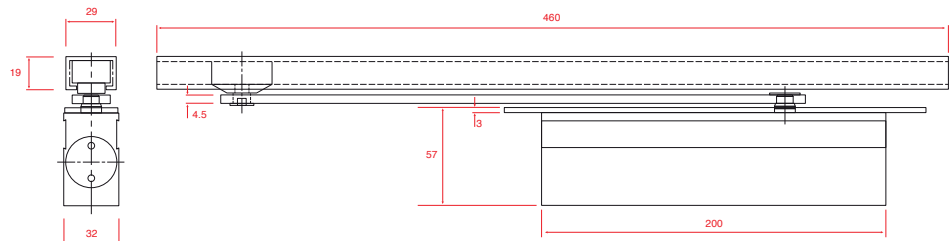

certifire

Feature	SC-CE3F
CE	BS EN 1154
Power size	3
Maximum door width	950mm
Maximum door weight	60kg
Action	Cam action
Fitting	Concealed
Suitable for timber fire doors	FD30/FD60
Suitable for steel fire doors	No
Power adjustment	No
Adjustable closing speed	Yes
Adjustable latching speed	Yes
Backcheck	No
Delayed action	No
Angle of opening	120°
Non-handed	Yes
Finish	Silver
Guarantee	10 years